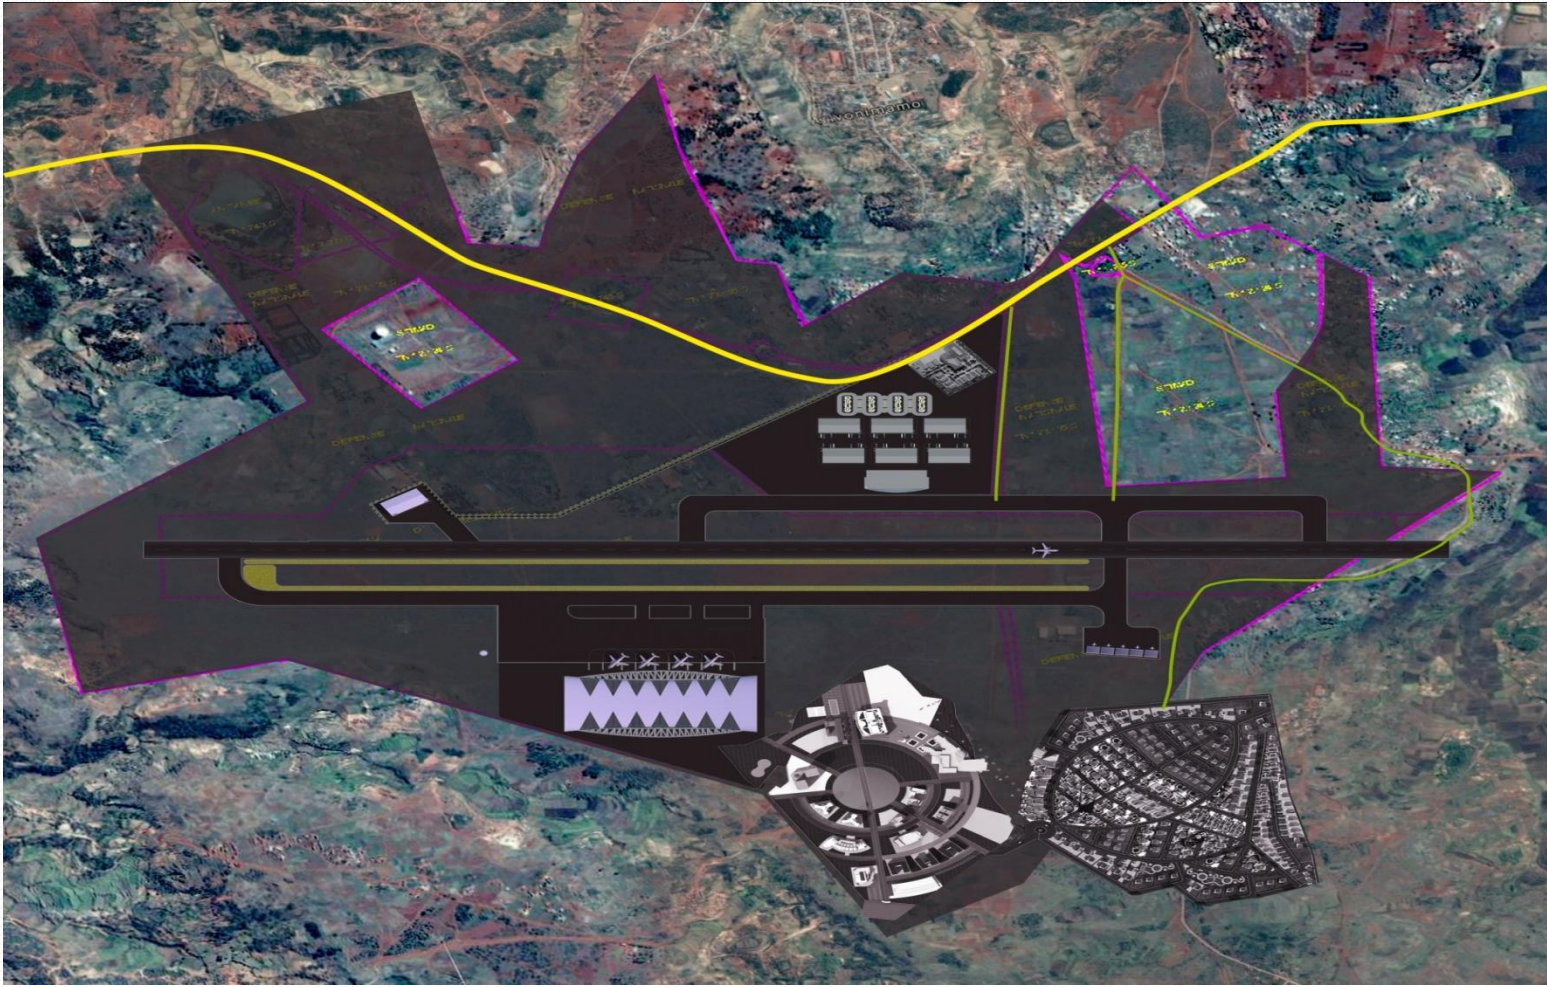

# A VARUN CONSOLIDATED DEVELOPMENT A Rolec Construction Project

AERODROME SEZ D'ARIVONIMAMO DOMAINE

# AERODROME SEZ D'ARIVONIMAMO DOMAINE International SEZ, Cargo & Private Jet Airport

# AERODROME SEZ D'ARIVONIMAMO DOMAINE

- A Mixed use SEZ Development featuring the most advanced Private Jet & Cargo Airport in Madagascar in terms of Technology, Quality, Facilities, Services and Security.
- Featuring Luxury VIP Lounges with International Standard Facilities & Infrastructure to support World Class Aviation Operations.